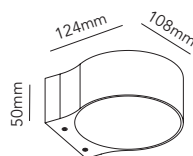

ORBIT W1 UP-DOWN