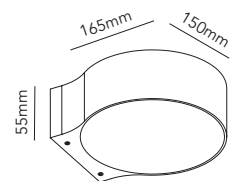

ORBIT W2 UP-DOWN