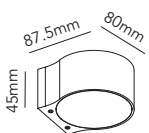

ORBIT MINI UP-DOWN