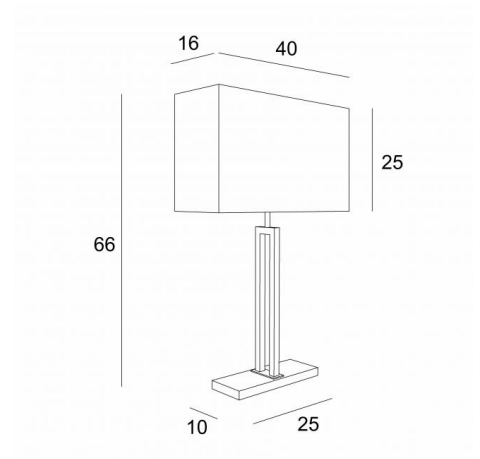

KHETY

KHETY in brushed and light bronze (code 98) with lampshade in Trento ficelle (fabric from category 3)

Table lamp with rectangular lampshade. Contemporary design

OVERALL SIZES

H66cm L40 x 16cm

BASE

25 x 10 x 1,5cm

TECHNICAL DATA

E27 fitting with ring

Switch on the cable

AVAILABLE METAL FINISHES AND CODES

98 - Brushed bronze & Light bronze - 2452 098

LAMPSHADE : SIZES & CODE

40x16 - 40x16 - 25cm

Code: 2452 + fabric code