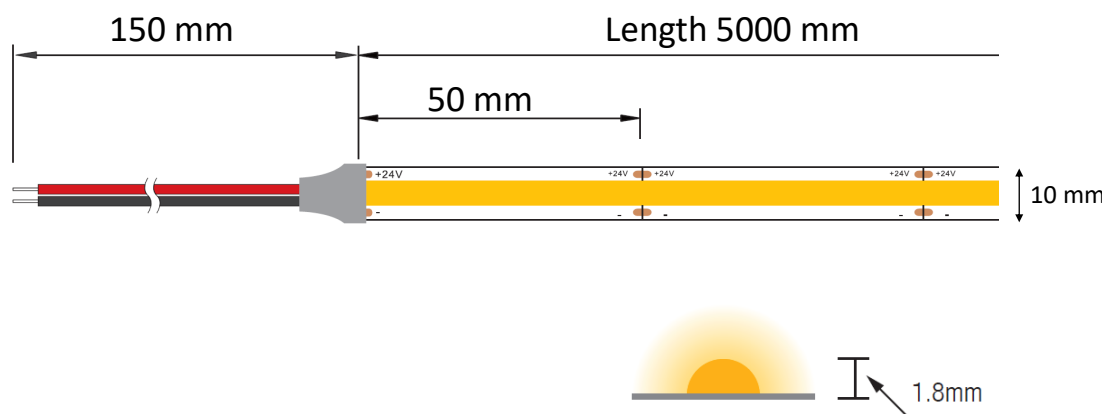

**LEDSTRIP**

**COB linear**

**EE-COFS10**

10W/m

2700K/3000k  
4000K

1150  
lm/m

140°

Dimmable  
PWM

**TECHNICAL FEATURES**

Power	10W/m
Input	24 Vdc
Dimmable	PWM
IP rating	20 / 65 / 67
Max. amb. Temp.	-20°C up to +40°C

**LIGHTING CHARACTERISTICS**

Light color	2700/3000/4000k
Beam angle	140°
CRI	RA90+
Lumen output	2700K: 1000 lm/m 3000K: 1050 lm/m 4000K: 1150 lm/m
Efficiency lm/w	2700K: 100 lm/w 3000K: 105 lm/w 4000K: 115 lm/w
LED's/m	480
LEDtype	COB lineair
Lifetime	L80B20 50000h
SDCM	< 3

**MEASUREMENTS AND MATERIAL FEATURES**

Measurements	10 x 1.8 x 5000 mm
Cutable every...	5 cm

EE-COFS10

	PRODUCTTYPE	POWER	LIGHT COLOR	LENGTH	IP
<b>EE</b>	<b>-COFS</b>	<b>10</b>	<b>/ 27</b>	<b>- 5</b>	<b>WP</b>
	COB FLEXIBLE STRIP	WATT/M	KELVIN	M	WP waterproof IP65 N nanowaterproof IP67