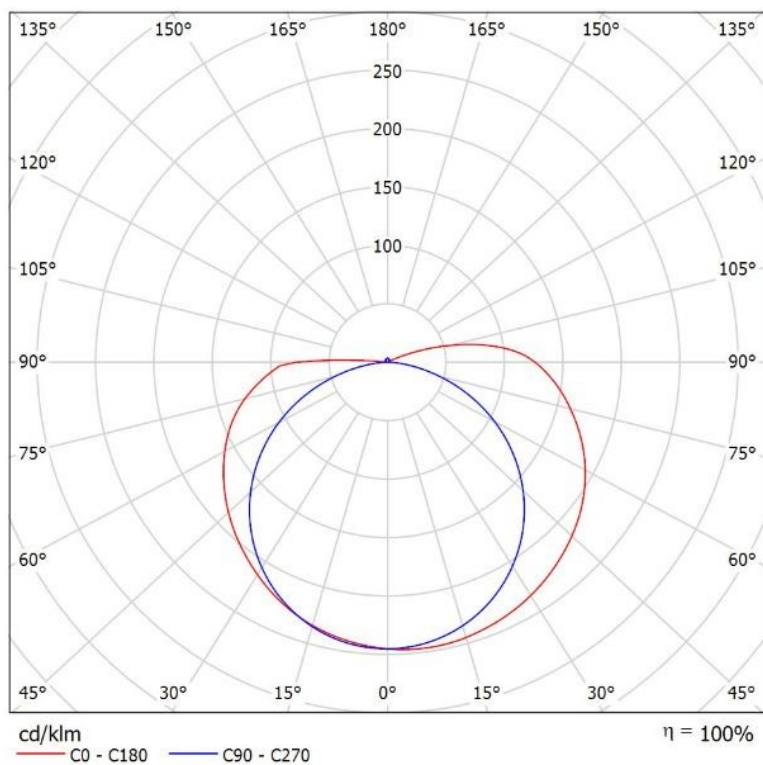

**LEDSTRIP**

**COB linear**

**EE-COFS10**

10W/m

2700K/3000k  
4000K

1150  
lm/m

140°

Dimmable  
PWM

**TECHNICAL FEATURES**

Power	10W/m
Input	24 Vdc
Dimmable	PWM
IP rating	20 / 65 / 67
Max. amb. Temp.	-20°C up to +40°C

**LIGHTING CHARACTERISTICS**

Light color	2700/3000/4000k
Beam angle	140°
CRI	RA90+
Lumen output	2700K: 1000 lm/m 3000K: 1050 lm/m 4000K: 1150 lm/m
Efficiency lm/w	2700K: 100 lm/w 3000K: 105 lm/w 4000K: 115 lm/w
LED's/m	480
LEDtype	COB lineair
Lifetime	L80B20 50000h
SDCM	< 3

**MEASUREMENTS AND MATERIAL FEATURES**

Measurements	10 x 1.8 x 5000 mm
Cutable every...	5 cm

EE-COFS10

	PRODUCTTYPE	POWER	LIGHT COLOR	LENGTH	IP
<b>EE</b>	<b>-COFS</b>	<b>10</b>	<b>/ 27</b>	<b>- 5</b>	<b>WP</b>
	COB FLEXIBLE STRIP	WATT/M	KELVIN	M	WP waterproof IP65 N nanowaterproof IP67