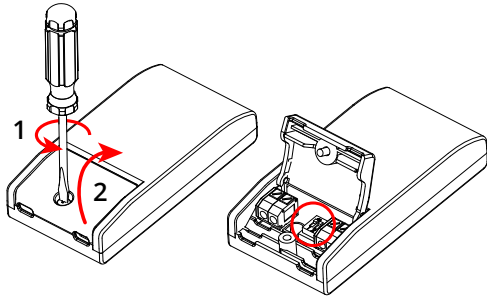

Dipswitch

	ON	ON	ON	ON	ON	Standard
	1 2 3	1 2 3	1 2 3	1 2 3	1 2 3	1 2 3
mA	200	250	300	350	400	450
Im	44%	56%	67%	78%	89%	100%