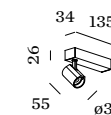

1.0

LED COB 9W | phase-cut dim
220-240VAC | 50-60Hz | incl. driver
aluminium powder coated
brushed lacquered

IP20 0°-90°/350° A 35° SDCM2 L70|60K 0.20kg