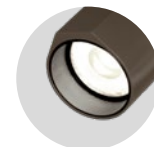

W

Q

K

B

honeycomb

OPTIONAL

honeycomb louver

CODE	90051130
CODE	90051131

LIGHT COLOUR	2700K	LUMEN | CRI	470 | >90	CODE	3
LIGHT COLOUR	3000K	LUMEN | CRI	500 | >90	CODE	5

1.0

LED COB 9W | phase-cut dim
220-240VAC | 50-60Hz | incl. driver
aluminium powder coated
brushed lacquered

IP20 0°-90°/350° A 35° SDCM2 L70|60K 0.20kg

2.0

2x LED COB 7W | phase-cut dim
220-240VAC | 50-60Hz | incl. driver
aluminium powder coated
brushed lacquered

IP20 0°-90°/350° A 35° SDCM2 L70|60K 0.43kg

CODE

176664W	176764W
176664Q	176764Q
176664K	176764K
176664B	176764B

LIGHT COLOUR	2700K	LUMEN | CRI	2x470 | >90	CODE	3
LIGHT COLOUR	3000K	LUMEN | CRI	2x500 | >90	CODE	5

CENO

CEILING SURFACE

189

327 | 387