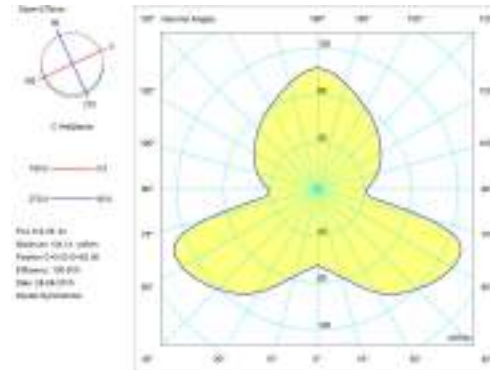

MINIPISTRELLO

code: 620/J/BI

DESIGN GAE AULENTI 2013

TECHNICAL DRAWINGS