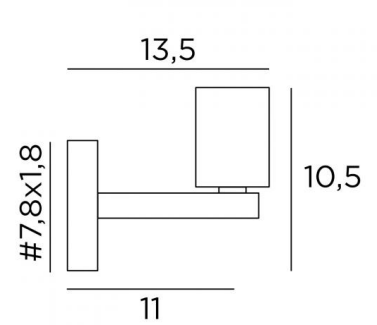

EXPLORER L

EXPLORER L in brushed bronze and decorative bulb

Wall lamp for a decorative bulb

It can be installed in the other direction

It is available in a model to place a KERMA structure or a lampshade, see [EXPLORER](#)

OVERALL SIZES

H10,5cm L7,8cm |→13,5cm

BASE

#7,8 x 1,8cm

TECHNICAL DATA

One E27 fitting for decorative bulb

Dimmable wall lamp

LED bulb Gold Ø95mm dim code 6833 000 (option)