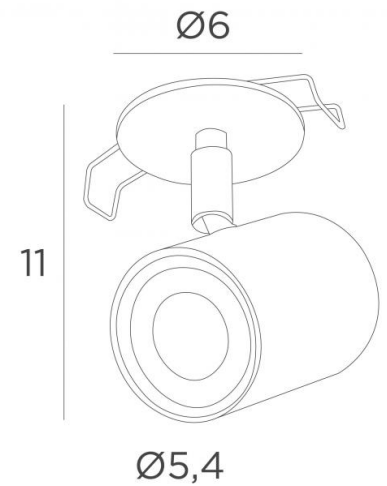

MANHATTAN 6

MANHATTAN 6 in brushed brass

Recessed ceiling spotlight, round plate 6cm and a LED spotlight (GU10 - 230V)

On request, it is possible to obtain a round plate of 8cm (or more)

Possible to fit more powerful bulb

OVERALL SIZES

H11cm Spotlight : Ø5,4cm L7,2cm

BASE : Ø6 x 0,3cm

BASE

Ø6 x 0,3cm

TECHNICAL DATA

Visible round plate (Ø6cm)

Two clips for fixing

One spotlight mounted on a 360° adjustable joint

One GU10 fitting

Dimmable spotlight

Placement :

Cutout size : Ø5cm

Recessed depth : 4,5cm

Thickness of mounting surface : 1mm

Straighten the clips and insert them into the ceiling cutout