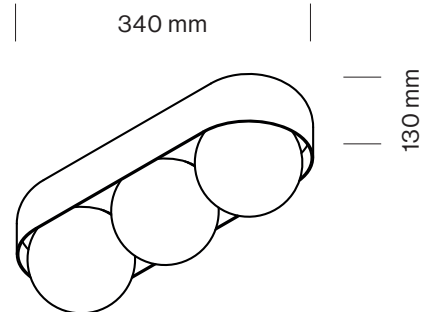

DICE SURFACE

DESIGNED BY BART VAN HOUCKE

tossB

PRODUCT INFORMATION

DICE SURFACE S-1

LAMP TYPE	LED (DIM TRIAC)
COLOUR TEMP.	2700K
WATTAGE	8W
VOLTAGE	230V
LUMEN	800
CLASS	1

ORDER CODE

WHITE	T105C1DWL
BLACK	T105C1DZL

ORDER CODE

WHITE	T105C3DWL
BLACK	T105C3DZL

DICE SURFACE M-3

LAMP TYPE	LED (DIM TRIAC)
COLOUR TEMP.	2700K
WATTAGE	3x8W
VOLTAGE	230V
LUMEN	3x800
CLASS	1

ORDER CODE

WHITE	T105C4DWL
BLACK	T105C4DZL

tossB

TOSSB.COM
CREATORS OF LIGHTING UNITS