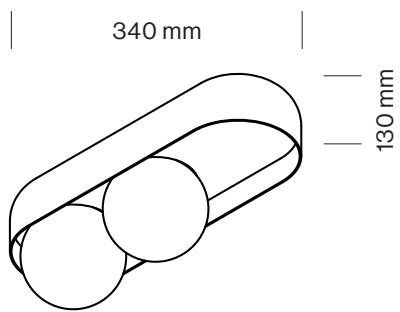

DICE SURFACE

DESIGNED BY BART VAN HOUCKE

tossB

PRODUCT INFORMATION

DICE SURFACE S-1

LAMP TYPE	LED (DIM TRIAC)
COLOUR TEMP.	2700K
WATTAGE	8W
VOLTAGE	230V
LUMEN	800
CLASS	1

ORDER CODE

WHITE	T105C1DWL
BLACK	T105C1DZL

ORDER CODE

WHITE	T105C3DWL
BLACK	T105C3DZL

DICE SURFACE M-3

LAMP TYPE	LED (DIM TRIAC)
COLOUR TEMP.	2700K
WATTAGE	3x8W
VOLTAGE	230V
LUMEN	3x800
CLASS	1

ORDER CODE

WHITE	T105C4DWL
BLACK	T105C4DZL

tossB

TOSSB.COM
CREATORS OF LIGHTING UNITS