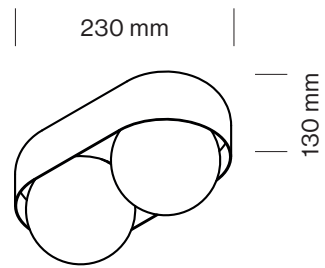

DICE SURFACE

DESIGNED BY BART VAN HOUCKE

tossB

PRODUCT INFORMATION

DICE SURFACE S-1

LAMP TYPE	LED (DIM TRIAC)
COLOUR TEMP.	2700K
WATTAGE	8W
VOLTAGE	230V
LUMEN	800
CLASS	1

ORDER CODE

WHITE	T105C1DWL
BLACK	T105C1DZL

ORDER CODE

WHITE	T105C3DWL
BLACK	T105C3DZL

DICE SURFACE M-3

LAMP TYPE	LED (DIM TRIAC)
COLOUR TEMP.	2700K
WATTAGE	3x8W
VOLTAGE	230V
LUMEN	3x800
CLASS	1

ORDER CODE

WHITE	T105C4DWL
BLACK	T105C4DZL

tossB

TOSSB.COM
CREATORS OF LIGHTING UNITS