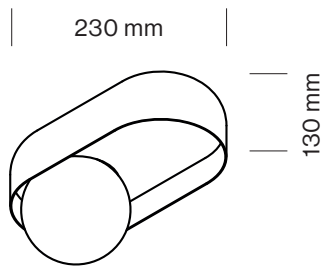

DICE SURFACE

DESIGNED BY BART VAN HOUCKE

tossB

PRODUCT INFORMATION

DICE SURFACE S-1

LAMP TYPE	LED (DIM TRIAC)
COLOUR TEMP.	2700K
WATTAGE	8W
VOLTAGE	230V
LUMEN	800
CLASS	1

ORDER CODE

WHITE	T105C1DWL
BLACK	T105C1DZL

ORDER CODE

WHITE	T105C3DWL
BLACK	T105C3DZL

DICE SURFACE M-3

LAMP TYPE	LED (DIM TRIAC)
COLOUR TEMP.	2700K
WATTAGE	3x8W
VOLTAGE	230V
LUMEN	3x800
CLASS	1

ORDER CODE

WHITE	T105C4DWL
BLACK	T105C4DZL

tossB

TOSSB.COM
CREATORS OF LIGHTING UNITS