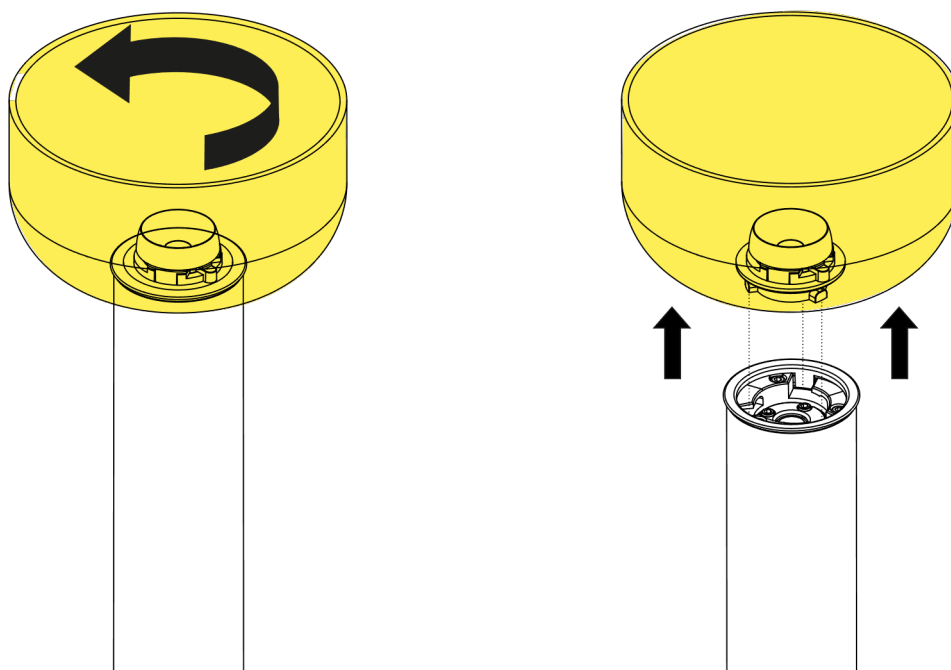

BELLHOP F F1070026

EN

F1073009B

WHITE REFLECTOR

WARNING! When installing and whenever acting on the appliance, ensure that the power supply has been switched off.
For the installation of the spare-part, it is necessary to consult a qualified electrician.

©2021 Flos - All rights reserved - www.flos.com

Flos reserves the right to introduce any changes to its own models, without prior notice.

BELLHOP F F1070026

EN

F1073009B

WHITE REFLECTOR

Fig.1

Remove the old reflector from the body lamp.
Assemble now the new spare parts.