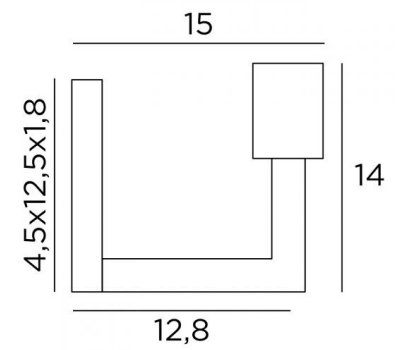

MESSENGER L

MESSENGER L in brushed bronze and a decorative bulb Ø125mm

Wall lamp for a decorative bulb

It can be installed in the other direction

It is available in a model to place a KERMA structure or a lampshade, see [MESSENGER](#)

OVERALL SIZES

H14cm L4,5cm |→15cm

BASE

4,5 x 12,5 x 1,8cm

TECHNICAL DATA

One E27 fitting for decorative bulb

Dimmable wall lamp

LED bulb Gold Ø95mm dim code 6833 000 (option)