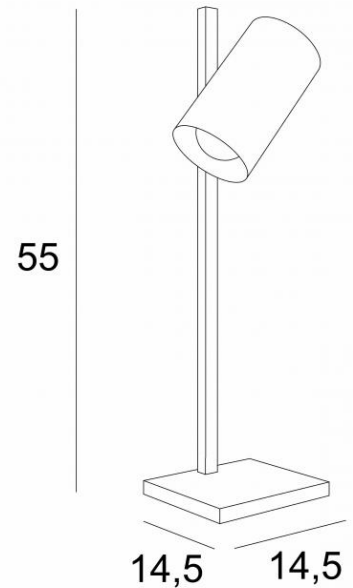

MIDAS

MIDAS in structured black

Bedside or desk lamp with mobile spotlight. Contemporary with very pure design. This table lamp also exists with the same adjustable spotlight as a wall or reading lamp, see [JONAS](#) or [ULYSSE](#)

#### OVERALL SIZES

H55cm L14,5→16cm

Spotlight : Ø9cm L16cm

#### BASE

#14,5 x 1,5cm

#### TECHNICAL DATA

One E27 fitting

The spotlight can be rotated to 270°

Switch on the cable

Mandatory use of a LED bulb (safety)