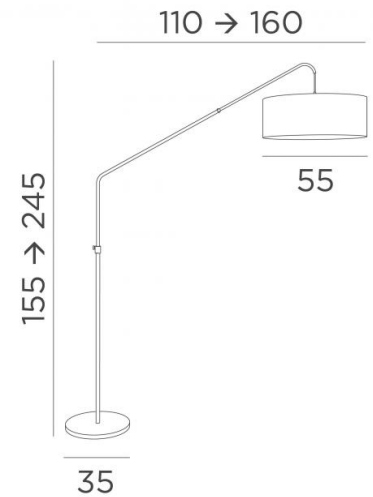

KITCHENER

KITCHENER in brushed bronze with lampshade in Coton grosseille (fabric from category 1)

Adjustable floor lamp (height and depth) with round cylindrical lampshade. Foot switch. Practical and effective

OVERALL SIZES

H155→245cm |→110→160cm Ø55cm

BASE

Ø35 x 2,5cm

TECHNICAL DATA

One E27 fitting with ring

A foot switch on the cable (standard)

A foot dimmer on the cable (option)

Floor lamp adjustable in depth

Floor lamp adjustable in height

Delivered with a diffuser in Polycrystal (Ø55cm)

AVAILABLE METAL FINISHES AND CODES

28 - Light bronze - 3235 028

29 - Brushed bronze - 3235 029

LAMPSHADE : SIZES & CODE

Ø55 - 55 - 20cm

+ *integral diffuser*

Code: 3233 + fabric code

We propose more than 150 materials/colors for lampshades.