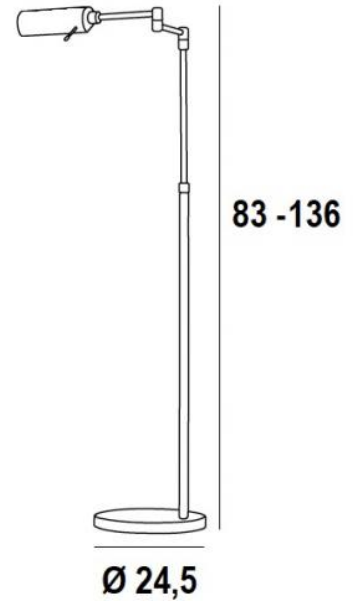

KOMOMBO

KOMOMBO in brushed bronze

Classic, but revisited to give it a nice contemporary look, this reading lamp will bring a "very decorative" touch to your interior. Very functional : telescopic tubes, articulated arm, adjustable reflector and foot dimmer.

Delivered with a warm and powerful bulb

OVERALL SIZES

H83→136cm L35→54cm Reflector : Ø6cm L18cm Base : Ø24,5 x 2,5cm

BASE

Ø24,5 x 2,5cm

TECHNICAL DATA

One metal E27 fitting

Reading lamp delivered with one dimmable LED bulb :

consumption : 8W

brightness : 900lm

colour temperature : 2700°K

The reflector is adjustable trough 360°

Articulated reading lamp adjustable in height

A foot dimmer on the cable

Mandatory use of a LED bulb (safety)