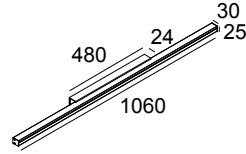

## FEMTOLINE TP WALL 100 W

270 75 100 W

AVAILABLE IN  
**WHITE** 270 75 100 W

 [View on website](#)

### General info

<b>LOCATION</b>	indoor
<b>INSTALLATION</b>	Wall Surface mounted
<b>INGRESS PROTECTION</b>	IP44
<b>WEIGHT (KG)</b>	1.3
<b>ADJUSTABILITY</b>	non adjustable
<b>INFORMATION</b>	INCL.LED POWER SUPPLY 24V-DC