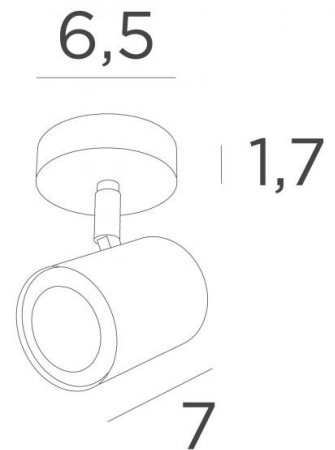

MAGELLAN ST

MAGELLAN ST in structured black

A small spotlight to place on the ceiling. Very discrete and easy to place. Minimalist design where the bulb is completely covered. Essential for adding more light to your interior in all discretion

Round base with one LED spotlight (GU10, without driver). Also available with 1, 2, 3 or 4 spotlights on a square or rectangular ceiling base

Possibility of fitting high-powered bulb

OVERALL SIZES

Ø6,5cm H9→10,5cm

Spotlight : Ø5,5 x 7,2cm

BASE

Ø6,5 x 1,7cm

TECHNICAL DATA

One spotlight mounted on a 360° adjustable joint

One GU10 fitting

No driver : this spotlight works directly on 230V

Dimmable