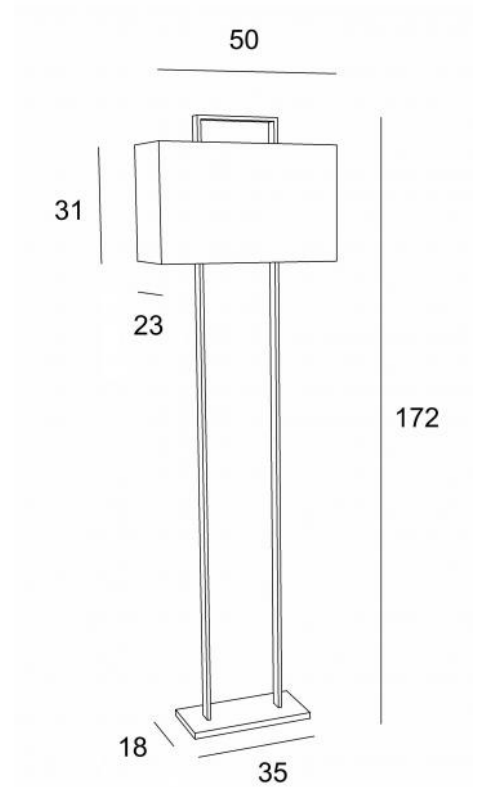

MANDOULIS FLOOR

MANDOULIS FLOOR in light bronze with lampshade in Lin Moscou
(fabric from category 2)

This contemporary and timeless floor lamp will be the centre of attention once placed in your interior
The meticulous production, the perfect design and the right proportions ensure originality and success
Clean and contemporary design

Floor lamp with foot switch and rectangular lampshade which is partially closed on the top

Also available as a table lamp, see [MANDOULIS](#)

OVERALL SIZES

H172cm L50 x 23cm Base : 35 x 18 x 2,5cm

BASE

35 x 18 x 2,5cm

TECHNICAL DATA

Two E27 fittings

A foot switch on the cable (standard)

A foot dimmer on the cable (option)

Lampshade covered by a ring of the same fabric for not to see the bulbs

AVAILABLE METAL FINISHES AND CODES

28 - Light bronze - 3492 028

29 - Brushed bronze - 3492 029

LAMPSHADE : SIZES & CODE

50x23 - 50x23 - 31cm + ring 32x12cm

Code: 3492 + fabric code

We propose more than 150 materials/colors for lampshades.