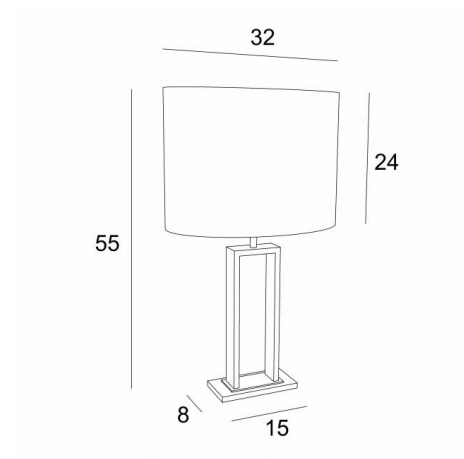

## PENOUT 1

PENOUT 1 in brushed and light bronze (code 98) with lampshade in Kanak écorce (fabric from category 4)

Table lamp with ovale lampshade. Contemporary design

### OVERALL SIZES

H55cm L32 x 22cm

### BASE

15 x 8 x 1cm

### LAMPSHADE : SIZES & CODE

32x22 - 32x22 - 24cm

Code: 2290 + fabric code

We propose more than 150 materials/colors for lampshades.