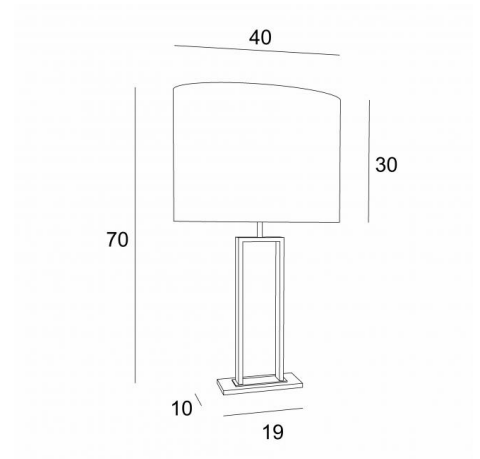

## PENOUT 2

PENOUT 2 in light and brushed bronze (code 98) with lampshade in Turda blond (fabric from category 3)

Table lamp with ovale lampshade. Contemporary design

### OVERALL SIZES

H70cm L40 x 26cm

### BASE

19 x 10 x 1cm