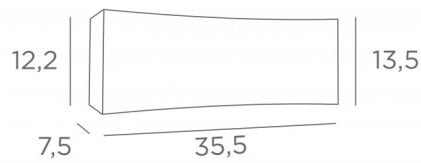

PHOBOS in light bronze

Phobos is a spectacular wall lamp. Designed and made out of brass, giving it a beautiful and robust look. Equipped with a series of strips LED. Powerful and with warm colour, the light is spread up- and downwards

OVERALL SIZES

H13,5cm L35,5cm |→7,5cm

BASE

34,9 x 7,75 x 2,5cm

TECHNICAL DATA

LED strips integrated

One driver : 24-240V 50W 0,35A

Consumption : 31,7W

Brightness : 2613lm

Colour temperature : 2700°K

Not dimmable

Optional : dimmable module DALI

A fixing plate for the wall box ([plan in PDF](#))

AVAILABLE METAL FINISHES AND CODES

02 - Structured black - 1731 002

28 - Light bronze - 1731 028

29 - Brushed bronze - 1731 029

LED
INTEGRATED

2700°K

LED
DRIVER