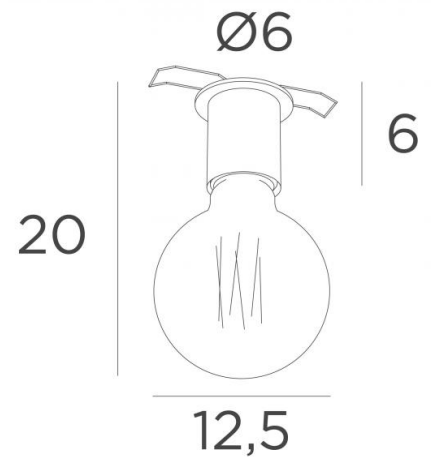

PLUTON 6

PLUTON 6 in light bronze with a decorative bulb

Half recessed ceiling light with a E27 fitting and a round 6cm plate. On request, it is possible to obtain a round plate of 8cm (or more). Provided to fit a decorative bulb

OVERALL SIZES

Ø6cm H6cm

TECHNICAL DATA

Visible round plate (Ø6cm)

Two clips for fixing

One E27 fitting with L cover

LED bulb Gold Ø95mm dimmable code 6833 000 (option)

LED bulb Gold Ø125mm dimmable code 6834 000 (option)

This ceiling light is dimmable and works directly on 230V

Placement :

Cutout size : Ø5cm

Recessed depth : 4,5cm

Thickness of mounting surface : 1mm

Straighten the clips and insert them into the ceiling cutout