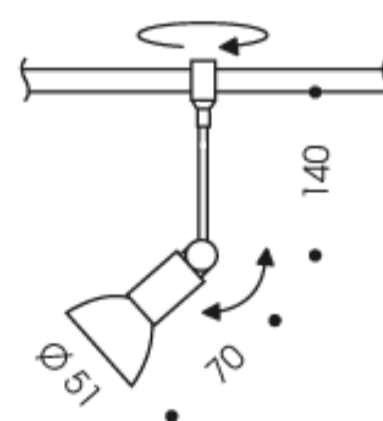

GATE B FIVE

DATA SHEET

CHARACTERISTICS

FEATURES

- Functionally elegant design
- Rotating and swivel
- Lengths of arm 40 or 140 mm
- Suitable for LED retrofits
- Shape and light effect can be varied with decorative rings and other accessories
- Weight: 0.1 kg

PERFORMANCE

- Output voltage: 12 V
- Lamp socket: GU 5.3
- Light source: QR-CBC 51
- Capacity: max. 50 W

MATERIAL

- Metal

DESIGN

- Ralf Keferstein

TECHNICAL SKETCHES

ARTICLE

COLOUR	KELVINS	LUMINAIRE TYPE	ROD LENGTH	SOCKET	WATTAGE	ARTICLE NUMBER	LIST PRICE
Chrome	depending on lamp	retrofit or halogen	40 mm	GU 5,3 / QR-CBC 51	max. 50 W	11-974-10-05	€93.00
Matt chrome	depending on lamp	retrofit or halogen	40 mm	GU 5,3 / QR-CBC 51	max. 50 W	11-974-10-06	€93.00
Chrome	depending on lamp	retrofit or halogen	140 mm	GU 5,3 / QR-CBC 51	max. 50 W	11-974-11-05	€93.00
Matt chrome	depending on lamp	retrofit or halogen	140 mm	GU 5,3 / QR-CBC 51	max. 50 W	11-974-11-06	€93.00