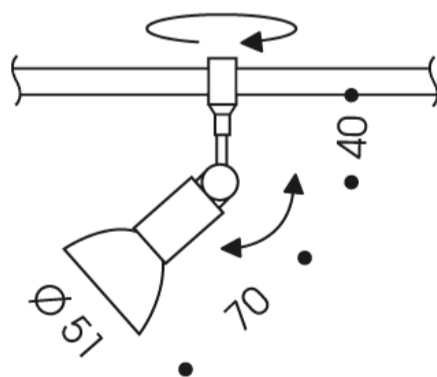

GATE B FIVE

DATA SHEET

CHARACTERISTICS

FEATURES

- Functionally elegant design
- Rotating and swivel
- Lengths of arm 40 or 140 mm
- Suitable for LED retrofits
- Shape and light effect can be varied with decorative rings and other accessories
- Weight: 0.1 kg

PERFORMANCE

- Output voltage: 12 V
- Lamp socket: GU 5.3
- Light source: QR-CBC 51
- Capacity: max. 50 W

MATERIAL

- Metal

DESIGN

- Ralf Keferstein

TECHNICAL SKETCHES

ARTICLE

COLOUR	KELVINS	LUMINAIRE TYPE	ROD LENGTH	SOCKET	WATTAGE	ARTICLE NUMBER	LIST PRICE
Chrome	depending on lamp	retrofit or halogen	40 mm	GU 5,3 / QR-CBC 51	max. 50 W	11-974-10-05	€93.00
Matt chrome	depending on lamp	retrofit or halogen	40 mm	GU 5,3 / QR-CBC 51	max. 50 W	11-974-10-06	€93.00
Chrome	depending on lamp	retrofit or halogen	140 mm	GU 5,3 / QR-CBC 51	max. 50 W	11-974-11-05	€93.00
Matt chrome	depending on lamp	retrofit or halogen	140 mm	GU 5,3 / QR-CBC 51	max. 50 W	11-974-11-06	€93.00