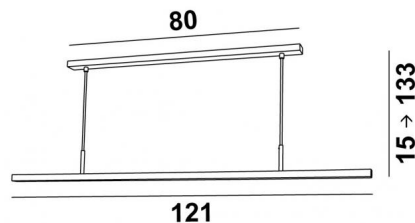

## POLARIUS 120

POLARIUS 120 in brushed bronze

Suspension with fixed reflector and LED integrated. Warm light. This suspension is adjustable in the height when mounting. To be placed above a desk, a table or a work plan. Available in 3 sizes

### OVERALL SIZES

H15 → 133cm L121 x 3,6cm

### BASE

80 x 4,5 x 2cm

Distance between tubes : 68cm

Suspension adjustable in height during installation

On request : longer suspension tubes

A fixing plate for the ceiling base ([plan in PDF](#))