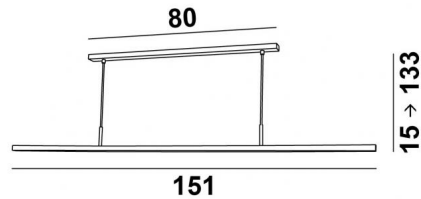

POLARIUS 150

POLARIUS 150 in brushed bronze

Suspension with fixed reflector and LED integrated. Warm light. This suspension is adjustable in the height when mounting. To be placed above a desk, a table or a work plan. Available in 3 sizes

OVERALL SIZES

H15 → 133cm L151 x 3,6cm

BASE

80 x 4,5 x 2cm

TECHNICAL DATA

230V LED module integrated in the reflector

No driver

Consumption : 36W

Brightness : 3315lm

Colour temperature : 2700°K

Not dimmable suspension

Fixed reflector

Distance between tubes : 68cm

Suspension adjustable in height during installation

On request : longer suspension tubes