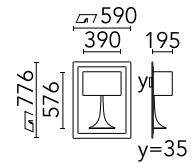

LED - Top LED - 28WW - 1184lm - 3000K - CRI> 90

Wall recessed SOFT luminaire for LED lamp.

Are you a professional and your project needs consulting and support?

[BOOK AN APPOINTMENT](#)