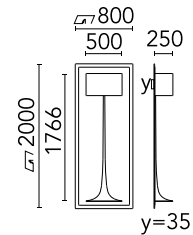

## Soft Spun LED Large

Designed by Sebastian Wrong

Recessed luminaire for LED lamp. Non-dimmable 220/240V power supply included.

Are you a professional and your project needs consulting and support?

[BOOK AN APPOINTMENT](#)

### Main specifications

|                  |                     |
|------------------|---------------------|
| Mounting         | Wall recessed       |
| Environment      | Indoor dry location |
| Lamp category    | LED                 |
| Icos             | No                  |
| Power (W)        | 35W + 1.4           |
| Source flux (lm) | 1880                |
| System flux (lm) | 1391                |

### Physical

|                 |       |
|-----------------|-------|
| Colour          | Raw   |
| Trim            | No    |
| Orientation     | Fixed |
| Net weight (kg) | 28    |
| IP              | 20    |
| IP external     | 20    |