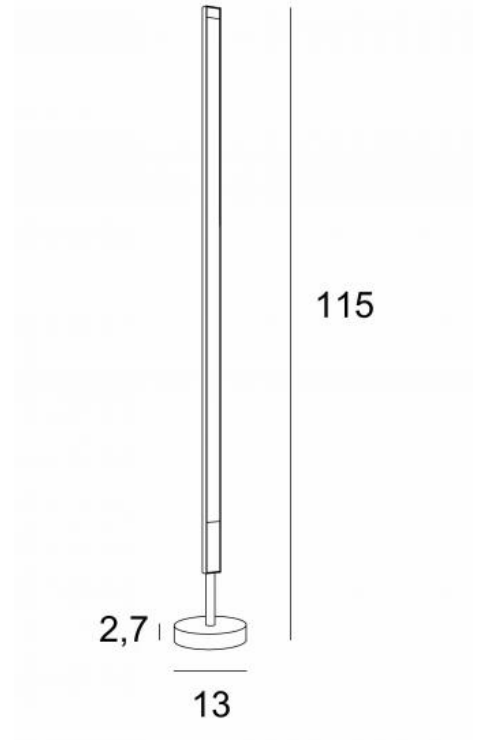

MILO

MILO in structured black

Floor lamp with indirect lighting. Integrated module LED with warm light

OVERALL SIZES

H115cm Ø13cm

BASE

Ø13 x 2,7cm

TECHNICAL DATA

Integrated 230V LED module L90cm

No driver

Consumption : 21,6W

Brightness : 1989lm

Colour temperature : 2700°K

A foot switch on the cable

Fixed reflector, but the luminaire can be adjusted by simply moving it