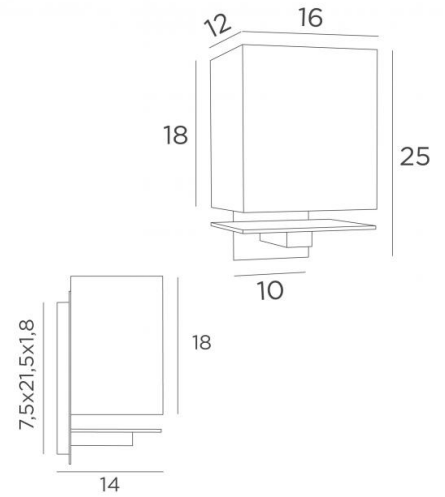

Wall lamp with a rectangular lampshade. Contemporary, and sober with a pure and new design

OVERALL SIZES

H25cm L16cm |→14cm

BASE

Box : 7,5 x 21,5 x 1,8cm

Plate : 10 x 24cm

TECHNICAL DATA

One E27 fitting

Dimmable wall lamp

A fixing plate for the wall box ([plan in PDF](#))

AVAILABLE METAL FINISHES AND CODES

28 - Light bronze - 1333 028

29 - Brushed bronze - 1333 029

32 - Brushed chrome - 1333 032

LAMPSHADE : SIZES & CODE

16x12 - 16x12 - 18cm

Code: 1333 + fabric code

We propose more than 150 materials/colors for lampshades.

ONLY
LED BULB

F