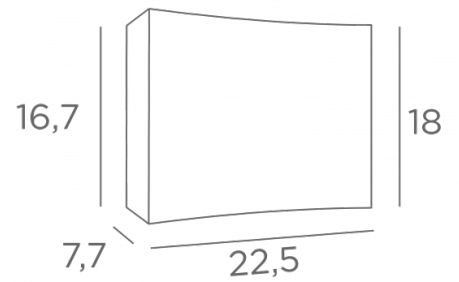

NAXOS

Naxos is a spectacular wall lamp. Designed and made out of brass, giving it a beautiful and robust look. Equipped with a series of strips LED. Powerful and with warm colour, the light is spread up- and downwards

OVERALL SIZES

H18cm L22,5cm |→7,7cm

BASE

21,9 x 10 x 2,8cm

TECHNICAL DATA

LED strips integrated

Two drivers : 24-240V 18W 0,3A

Consumption : 19,2W

Brightness : 1584lm

Colour temperature : 2700°K

Not dimmable

Optional : dimmable module DALI

A fixing plate for the wall box ([plan in PDF](#))

AVAILABLE METAL FINISHES AND CODES

02 - Structured black - 1733 002

28 - Light bronze - 1733 028

29 - Brushed bronze - 1733 029