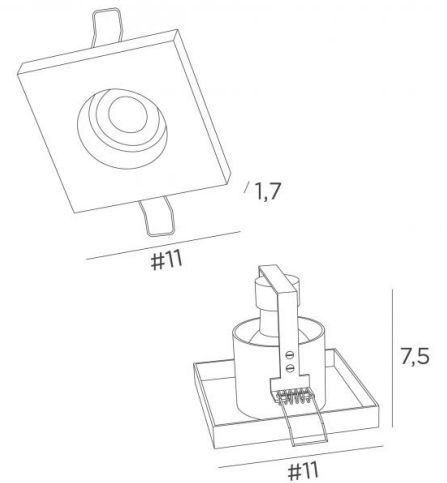

ORLANDO

ORLANDO in light bronze

Recessed ceiling spotlight. Square box and a LED spotlight (GU10 - 230V). Possible to fit more powerful bulb

OVERALL SIZES

#11cm H7,5cm

BASE

#11 x 1,7cm

TECHNICAL DATA

Visible square box (#11x1,7cm)

Two clips for fixing

One GU10 fitting (dimnable)

A black decorative ring to be placed behind the bulb

Mandatory use of a LED bulb (safety)

Placement :

Cutout size : Ø10cm

Recessed depth : 7,5cm

Thickness of mounting surface : 1mm

Straighten the clips and insert them into the ceiling cutout

No driver : this spotlight works directly on 230V

AVAILABLE METAL FINISHES AND CODES

01 - Structured white - 5910 001