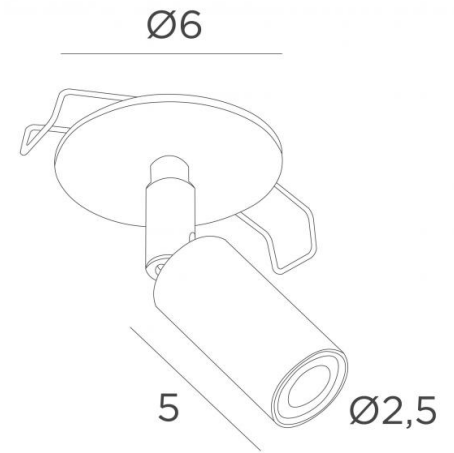

OSLO 6

OSLO 6 in structured black

Recessed ceiling spotlight. Round plate 6cm and a spotlight with integrated LED (1W - 250lm)
On request, it is possible to obtain a round plate of 8cm (or more)

OVERALL SIZES

Ø6cm H8,5cm Spotlight : Ø2,5cm L5cm

BASE

Ø6 x 0,3cm

TECHNICAL DATA

Visible round plate (Ø6cm)

Two clips for fixing

One spotlight mounted on a 360° adjustable joint

Integrated LED 1W - 250lm - 2700°K

Delivered with driver 230V - 700mA (not dimmable)

Placement :

Cutout size : Ø5cm

Recessed depth : 4,5cm

Thickness of mounting surface : 1mm

Straighten the clips and insert them into the ceiling cutout

AVAILABLE METAL FINISHES AND CODES