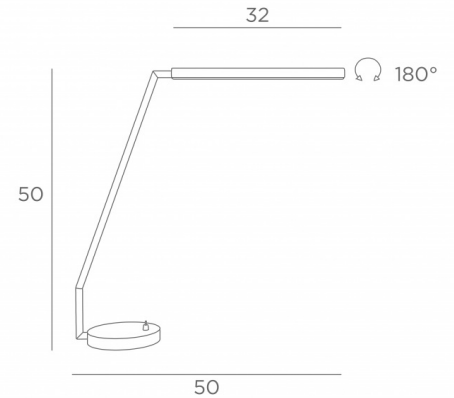

PACO

PACO in structured black

This elegant and contemporary desk lamp, with its minimalist design and integrated LED, can be easily integrated in any design or classic interior. Elegant and easy to handle with a powerful, warm and even light across its entire length

OVERALL SIZES

H50cm L50cm

BASE

Ø13 x 2cm

TECHNICAL DATA

Integrated LED strips in the reflector

Driver on the plug : 24-240V - 500mA

Consumption : 7,2W

Brightness : 594lm

Colour temperature : 2700°K

180° rotatable cupola

This desk lamp can be adjusted horizontally by simply moving it

A switch on the base

AVAILABLE METAL FINISHES AND CODES

02 - Structured black - 2650 002