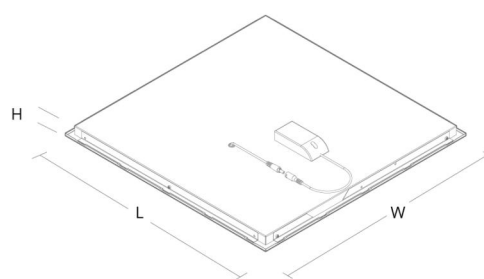

Protection

Luminaire class: Class I

Materials and finish

Housing: Plastic

Mounting/Connection

Mounting: Indoor

Dimensions (mm)

Length (mm) L: 125
Height (mm) H: 35
Weight (brutto/netto): 0.229 / 0.185

Packaging

Packing dimensions (mm): 400 x 100 x 45

5 7 0 3 8 2 1 1 7 5 6 9 2