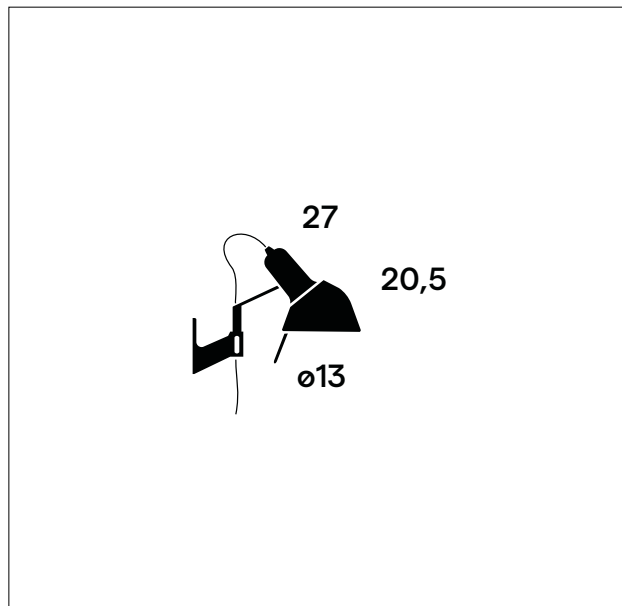

Packaging
cardboard box
24 x 24 x 19 (cm)
0,011 m³

Gross weight
0,7 Kg