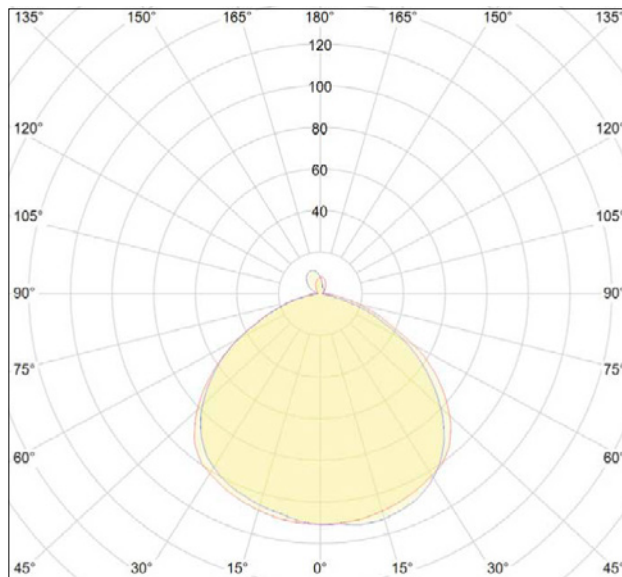

Packaging
cardboard box
136 x 27 x 17 (cm)
0,055 m³

Gross weight
2,9 Kg