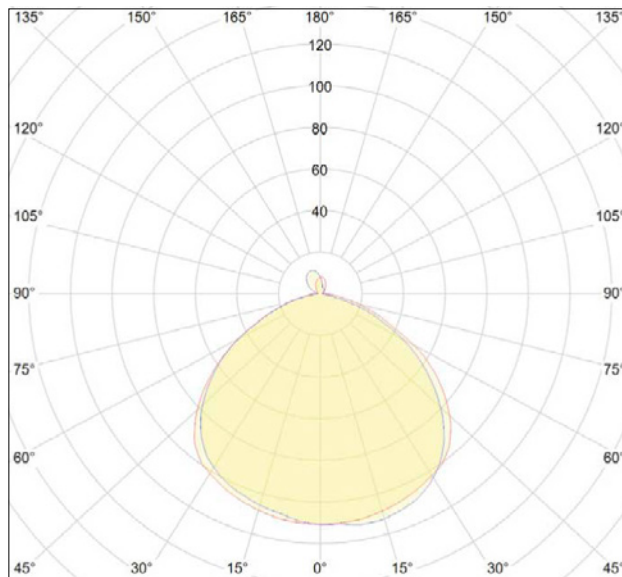

Packaging
cardboard box
24 x 24 x 19 (cm)
0,011 m³

Gross weight
0,7 Kg