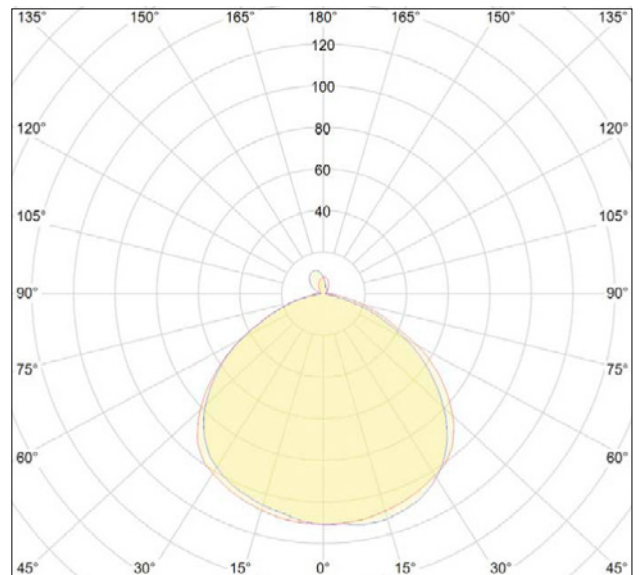

Packaging
cardboard box
120 x 27 x 17 (cm)
0,055 m³

Gross weight
2,2 Kg