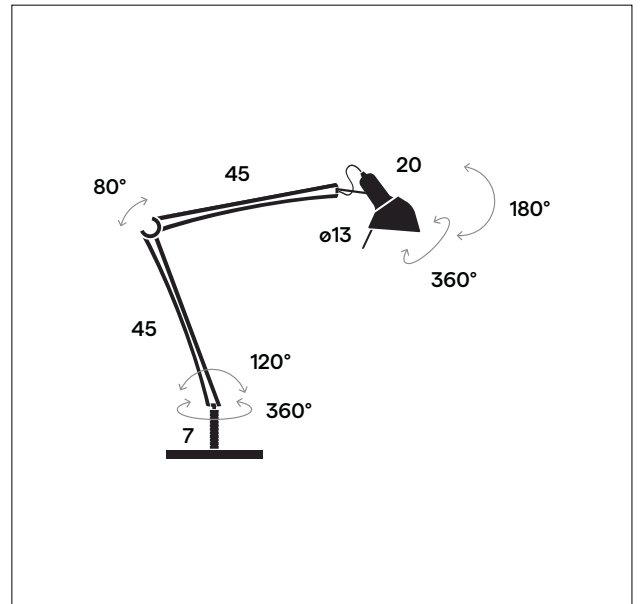

Packaging
cardboard box
120 x 27 x 17 (cm)
0,055 m³

Gross weight
2,2 Kg