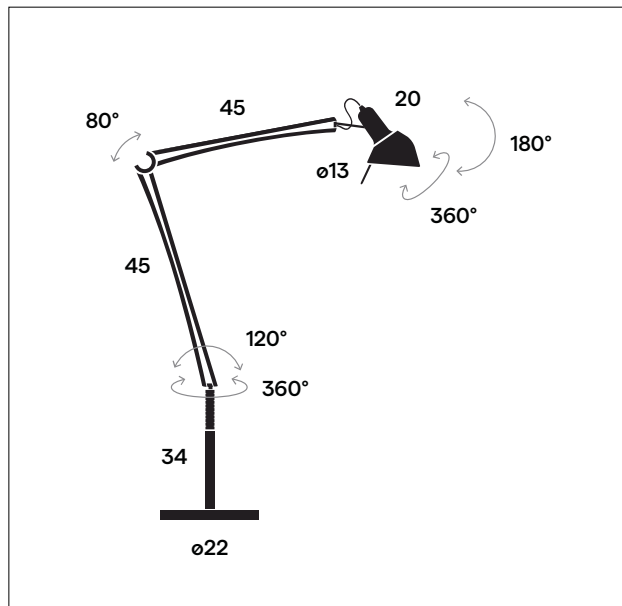

Packaging
cardboard box
136 x 27 x 17 (cm)
0,055 m³

Gross weight
2,9 Kg