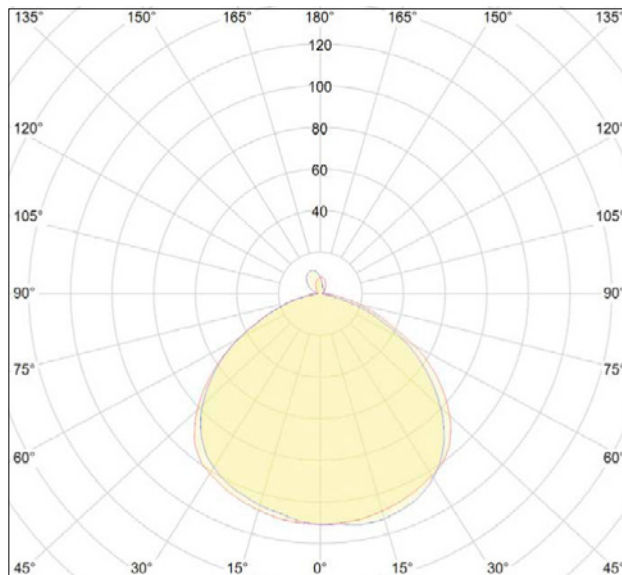

Packaging
cardboard box
24 x 24 x 19 (cm)
0,011 m³

Gross weight
0,7 Kg