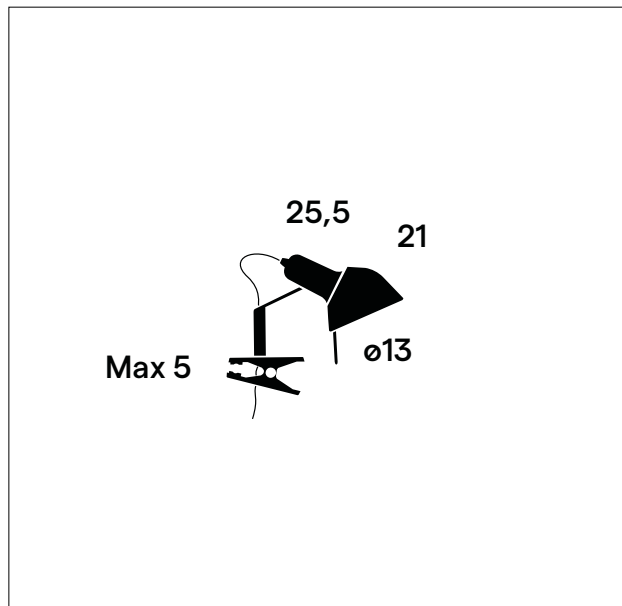

Packaging
cardboard box
24 x 24 x 19 (cm)
0,011 m³

Gross weight
0,7 Kg