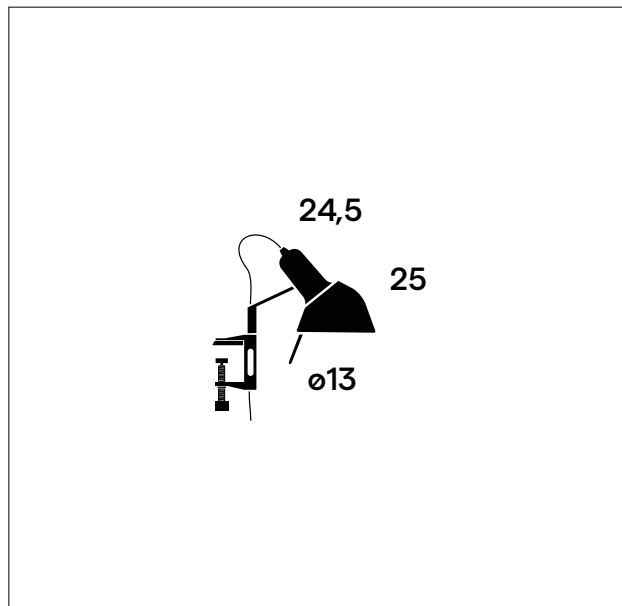

Packaging
cardboard box
24 x 24 x 19 (cm)
0,011 m³

Gross weight
0,7 Kg