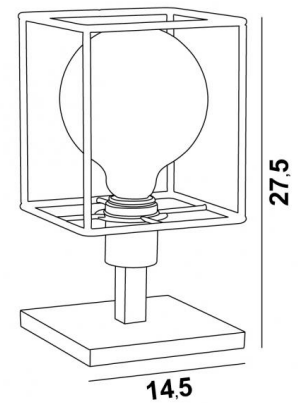

SOYOUZ

SOYOUZ in brushed bronze with KERMA structure

Table lamp for decorative bulb, with metal structure KERMA

**OVERALL SIZES**

H27,5cm #15cm

**BASE**

#14,5 x 1,5cm

**TECHNICAL DATA**

One E27 fitting with ring

**LED bulb Gold Ø95mm** dim code 6833 000 (option)

**LED bulb Gold Ø125mm** dim code 6834 000 (option)

Switch on the cable

**AVAILABLE METAL FINISHES AND CODES**

25 - Brushed brass - 2976 025

29 - Brushed bronze - 2976 029

**METAL STRUCTURES AND CODES**

KERMA STRUCTURE : #15 - 15 - 17cm

Code : 4999 002 (black)

Code : 4999 025 (gold)