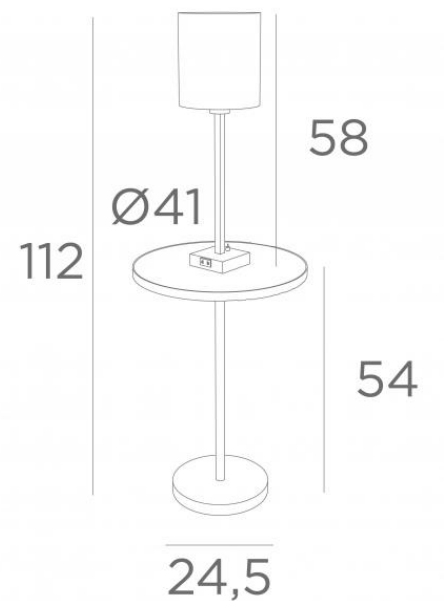

TABELLA

TABELLA in brushed bronze with lampshade in Lin Bergen (fabric from category 2)

A luminaire that charges smartphones

This small floor lamp, which can be placed next to a sofa, is equipped with a power socket within easy reach. A table lamp with cylindrical lampshade is attached onto the round wooden table

OVERALL SIZES

H112cm Ø41cm Bases : #10 x 2,8cm & Ø24,5 x 2,5cm

BASE

#10 x 2,8cm & Ø24,5 x 2,5cm

TECHNICAL DATA

A Ø41cm table top in decorative wood

The edge of the table top is covered with a solid brass ring

An E27 fitting with a ring

A switch on the base for the table lamp

A power socket on the side of the base to charge any type of smartphone

A main foot switch on the electric cable

AVAILABLE METAL FINISHES AND CODES

28 - Light bronze - 3446 028

29 - Brushed bronze - 3446 029

LAMPSHADE : SIZES & CODE

Ø18 - 18 - 20cm

Code: 1206 + fabric code

We propose more than 150 materials/colors for lampshades.