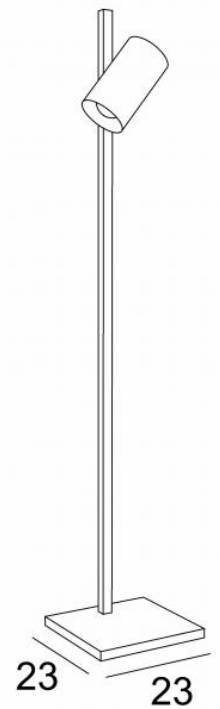

ULYSSE

ULYSSE in brushed bronze

122,5

Very contemporary reading lamp. Simple and efficient lighting. This reading lamp also exists with the same mobile spotlight as a wall or table lamp, see [JONAS](#) or [MIDAS](#)

OVERALL SIZES

H122,5cm #23cm Spotlight : Ø9cm L16cm

BASE

#23 x 2,5cm

TECHNICAL DATA

One E27 fitting

The spotlight can be rotated to 270°

A foot switch on the cable (standard)

A foot dimmer on the cable (option)

Mandatory use of a LED bulb (safety)

AVAILABLE METAL FINISHES AND CODES

02 - Structured black - 3697 002

28 - Light bronze - 3697 028

29 - Brushed bronze - 3697 029