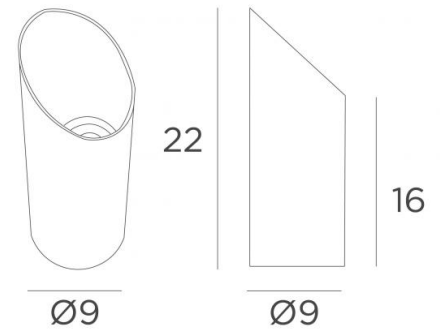

UP 90

UP 90 in brushed bronze

Uplight, indirect upward lighting for placement on the floor. The bulb is slightly adjustable to direct the light beam more towards the wall. This lamp easily brings light to the dark corners of your home and a mood light when all the lights are off. It is equipped with a footswitch.

OVERALL SIZES

Ø9cm H16-22cm

TECHNICAL DATA

A GU10 fitting that can be adjusted over 30°

Uplight delivered with a LED bulb (9,6W - 2700°K)

A foot switch on the power cord (standard)

A foot dimmer on the power cord (optional)