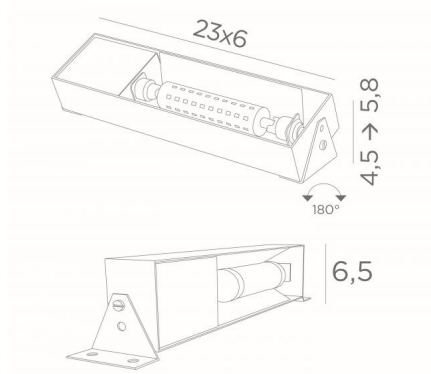

UP 25

UP 25 in brushed bronze

Uplighter. Indirect lighting of great power. To be placed invisibly in a rail or on top of a wall, a furniture or a beam

This lamp has two mounting brackets. These brackets allow for numerous 180° orientations in all directions and upwards

OVERALL SIZES

L24→27,8cm H4,5→5,8 cm

BASE

Box : 23 x 6 x 3,5cm

TECHNICAL DATA

R7s fittings

Uplighter delivered with one LED bulb :

consumption : 15W