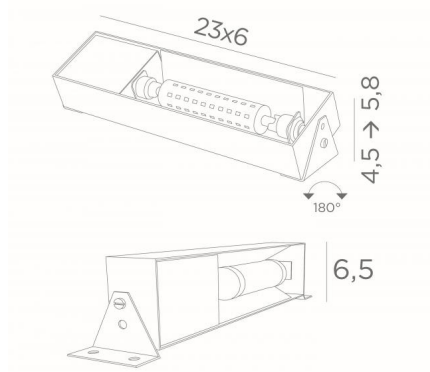

UP 25

UP 25 in brushed bronze

Uplighter. Indirect lighting of great power. To be placed invisibly in a rail or on top of a wall, a furniture or a beam

This lamp has two mounting brackets. These brackets allow for numerous 180° orientations in all directions and upwards

OVERALL SIZES

L24→27,8cm H4,5→5,8 cm

BASE

Box : 23 x 6 x 3,5cm

TECHNICAL DATA

R7s fittings

Uplighter delivered with one LED bulb :

consumption : 15W