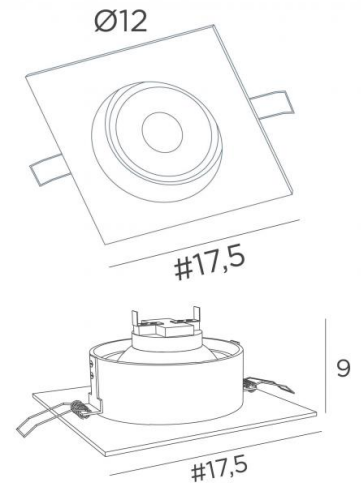

PORTOFINO

PORTOFINO in brushed bronze

Recessed ceiling spotlight. Square plate and a LED spotlight (AR111 - 12V/230V)

OVERALL SIZES

#17,5 x 0,3cm H9cm

TECHNICAL DATA

Visible square plate (#17,5cm)

Two clips for fixing

One spotlight designed for an AR111 (Ø111mm bulb - G53 base)

Supplied transformer : 3-60W - 12V/230V - 50-60Hz

Dimmable and compatible for LED bulb

Placement :

Cutout size : Ø16cm

Recessed depth : 10,5cm

Thickness of mounting surface : 1mm