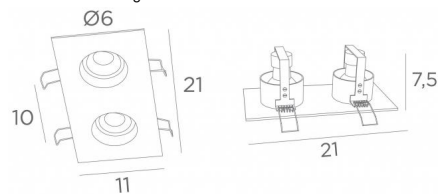

## RIVERSIDE 2

RIVERSIDE 2 in light bronze

Recessed ceiling spotlights. Rectangular plate and two LED spotlights (GU10 - 230V). Possible to fit more powerful bulbs

### OVERALL SIZES

21 x 11 x 0,3cm H7,5cm

### TECHNICAL DATA

Visible rectangular plate (21 x 11cm)

Four clips for fixing

Two GU10 fittings (dimmable)

A black decorative ring to be placed behind each bulb

Mandatory use of LED bulbs (safety)

### Placement :

Cutouts size : 2x Ø10cm

Recessed depth : 7,5cm

Thickness of mounting surface : 1mm

Straighten the clips and insert them into the ceiling cutouts

No driver : this spotlight works directly on 230V