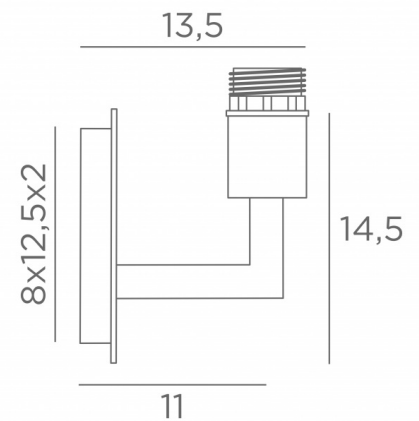

SAHOURE

SAHOURE in structured black with KERMA structure and a gold bulb Ø125mm

Wall lamp with fixing ring for a KERMA structure or a lampshade

Also available in a model for a single bulb, see [SAHOURE L](#)

OVERALL SIZES

H16cm L10cm |→13,5cm

BASE

Plate : 10 x 14,5cm

Box : 8 x 12,5 x 2cm

TECHNICAL DATA

One E27 fitting with ring

Dimmable wall lamp

LED bulb Gold Ø95mm dim code 6833 000 (option)

LED bulb Gold Ø125mm dim code 6834 000 (option)

A fixing plate for the wall box ([plan in PDF](#))

AVAILABLE METAL FINISHES AND CODES

02 - Structured black - 1965 002

28 - Light bronze - 1965 028

29 - Brushed bronze - 1965 029

METAL STRUCTURES AND CODES

KERMA STRUCTURE : #15 - 15 - 17cm (x1)

Code : 4999 002 (black)

Code : 4999 025 (gold)