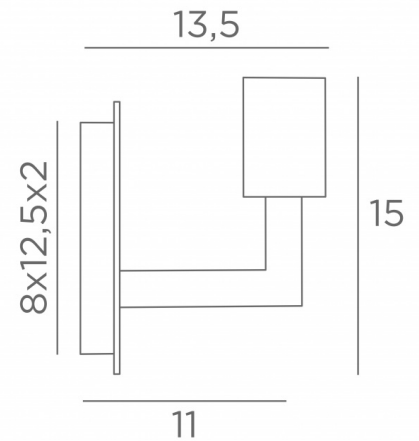

SAHOURE L

SAHOURE L in structured black with a gold bulb Ø125mm

Wall lamp for a decorative bulb

It can be installed in the other direction

It is available in a model to place a KERMA structure or a lampshade, see **SAHOURE**

OVERALL SIZES

H15cm L10cm |→13,5cm

BASE

Plate : 10 x 14,5cm

Box : 8 x 12,5 x 2cm

TECHNICAL DATA

One E27 fitting for decorative bulb

Dimmable wall lamp

LED bulb Gold Ø95mm dim code 6833 000 (option)

LED bulb Gold Ø125mm dim code 6834 000 (option)

A fixing plate for the wall box ([plan in PDF](#))

AVAILABLE METAL FINISHES AND CODES

02 - Structured black - 1966 002

28 - Light bronze - 1966 028

29 - Brushed bronze - 1966 029