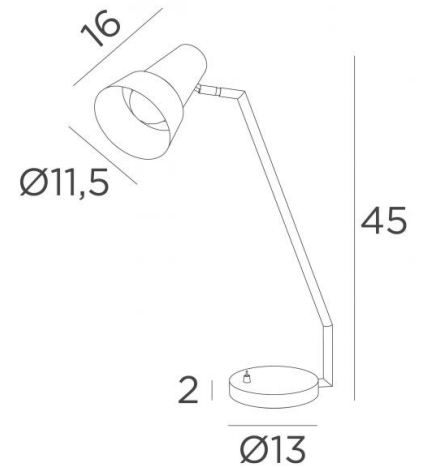

SEVILLA

SEVILLA in light bronze

Desk lamp with a very contemporary design

Also very practical next to a bed, it can be used as reading light

OVERALL SIZES

H45cm L31cm

Spotlight : Ø11,5cm L16cm

BASE

Ø13 x 2cm

TECHNICAL DATA

One E27 fitting

The spotlight can be rotated to 270°

Switch on the cable

Mandatory use of a LED bulb (safety)

AVAILABLE METAL FINISHES AND CODES

02 - Structured black - 2645 002

28 - Light bronze - 2645 028

29 - Brushed bronze - 2645 029

E27

ONLY
LED BULB

SWITCH
ON
CABLE

II

iP
20

CE