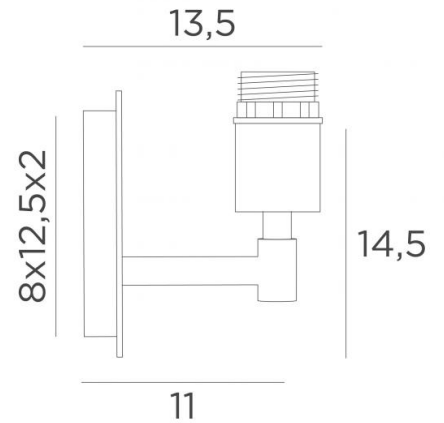

SINOUE

SINOUE in structured black with a KERMA structure and gold bulb Ø125mm

SINOUE is a wall lamp for a decorative bulb and KERMA structure (or for a traditional lampshade). It is fitted with a fastening ring on the fitting

This wall lamp can be installed upside down, bulb down

She completes an already installed KERMA suspension

Another model exists to place only the bulb, see [SINOUE L](#)

OVERALL SIZES

H16cm L10cm |→13,5cm

BASE

Plate : 10 x 14,5cm

Box : 8 x 12,5 x 2cm

TECHNICAL DATA

One E27 fitting with ring

LED bulb Gold Ø95mm dim code 6833 000 (option)

LED bulb Gold Ø125mm dim code 6834 000 (option)

Dimmable wall lamp

KERMA STRUCTURE : #15 - 15 - 17cm (x1)

Code : 4999 002 (black)

Code : 4999 025 (gold)

LIGHTING COLLECTION