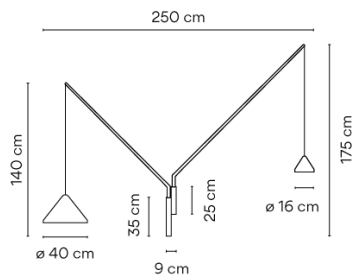

5635

Design By Arik Levy

Wall lamp. Design by Arik Levy. Two rods with shades rise from the base attached to the wall. Electronic control push-button. May be connected with or without plug. LED light source.

Model Sheet

Finish	 24 Beige M1 NCS S 2005-Y50R 42 Blue M1 NCS S 5010-B10G 10 White NCS S 0300-N 11 Black NCS S 8500N

LED temperature color 2700 K

Dimming Push

Installation type Surface Canopy

Materials Cane: Carbon fiber
Wall plate: Steel

Light source 2 x LED 9W 350mA
D

LED CRI>90 2082.1 lm 116
2700 K

Driver CC - Constant Current 350
220-240 V 50/60 HZ

Remarks Can be connected with or without plug.
Push button on the wall plate

Application Wall Lamps

Packaging 4 Box
0.537 m x 0.537 m x 0.36 m
Gross weight 13.1
Net weight 7.3
Vol. 0.1737

Lighting effect

General Lighting

Lamp for general lighting that equally distributes the light in all directions.

Photometric Data

Other Applications

All of our products come with a five-year warranty. Check our legal terms at www.vibia.com/warranty

Vibia Lighting, S.L.U.

Office / Oficina
Progrés 4-6. 08850 Gavà. Barcelona, Spain.

International T +34 934 796 971
Spain / Portugal T +34 934 796 970

customer.service@vibia.com
vibia.com