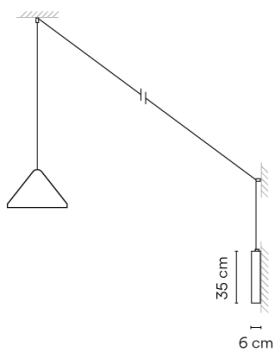

5642

Design By Arik Levy

Wall lamp. Design by Arik Levy. A 10-metre cable with two clamps leads from the base attached to the wall; at the end of the cable is the shade with LED lighting. Electronic control push-button. May be connected with or without plug.

Model Sheet

1. **Finish**
2. 42 Blue M1
     NCS S 5010-B10G
   - 11 Black
     NCS S 8500N
   - 24 Beige M1
     NCS S 2005-Y50R
   - 10 White
     NCS S 0300-N

LED temperature color 2700 K

Dimming Push

Installation type Surface Canopy

Materials Cane: Carbon fiber
Wall plate: Steel

Light source 1 x LED 9W 350mA
D

LED CRI>80 1041 lm 116
2700 K

Driver CC - Constant Current 350
110-240 V 50/60 HZ

Remarks Can be connected with or without plug.
Cable length 10 m.
Push button on the wall plate

Application Wall Lamps

Packaging 2 Box
0.537 m x 0.537 m x 0.36 m
Gross weight 6.8
Net weight 3.75
Vol. 0.1159

Lighting effect

General Lighting

Lamp for general lighting that equally distributes the light in all directions.

Photometric Data

Other Applications

All of our products come with a five-year warranty. Check our legal terms at www.vibia.com/warranty

Vibia Lighting, S.L.U.

Office / Oficina
Progrés 4-6. 08850 Gavà. Barcelona, Spain.

International T +34 934 796 971
Spain / Portugal T +34 934 796 970

customer.service@vibia.com
vibia.com