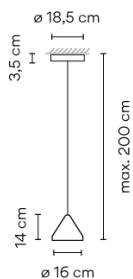

5660

Design By Arik Levy

Hanging lamp. Design by Arik Levy. The opaque shade with LED light is suspended by the cable. Electronic control 1-10V, push-button.

Model Sheet

Optional : Extra cable length
Min. quantity, upcharge and extra lead time apply [EN]

Installation type Surface Canopy

Materials Ceiling rose: Steel

Light source 1 x LED 9W 350mA
D

LED CRI>90 1041 lm 116
2700 K

Driver CC - Constant Current 350
110-240 V 50/60 HZ

Remarks Can be connected with or without plug.

Application Hanging lamps

Packaging 1 Box
0.217 m x 0.217 m x 0.24 m
Gross weight 1.7
Net weight 1.25
Vol. 0.0113

Lighting effect

General Lighting

Lamp for general lighting that equally distributes the light in all directions.