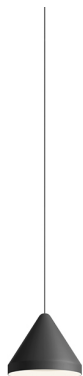

5660

Design By Arik Levy

Hanging lamp. Design by Arik Levy. The opaque shade with LED light is suspended by the cable. Electronic control 1-10V, push-button.

Model Sheet

Optional : Extra cable length
Min. quantity, upcharge and extra lead time apply [EN]

Finish	<ul style="list-style-type: none"> 11 Black NCS S 8500N 42 Blue M1 NCS S 5010-B10G 10 White NCS S 0300-N 24 Beige M1 NCS S 2005-Y50R
---------------	--

LED temperature color 2700 K

Dimming 1-10V PUSH
Optional DALI or Casambi
Min. quantity, upcharge and extra lead time apply [EN]

Installation type Surface Canopy

Materials Ceiling rose: Steel

Light source 1 x LED 9W 350mA
D

LED CRI>90 1041 lm 116
2700 K

Driver CC - Constant Current 350
110-240 V 50/60 HZ

Remarks Can be connected with or without plug.