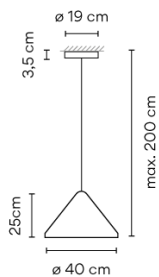

5662

Design By Arik Levy

Hanging lamp. Design by Arik Levy. The opaque shade with LED light is suspended by the cable. Electronic control 1-10V, push-button.

Model Sheet

Optional: Extra cable length
Min. quantity, upcharge and extra lead time apply [EN]

Installation type Surface Canopy

Materials Ceiling rose: Steel

Light source 1 x LED 9W 350mA
D

LED CRI>90 1041 lm 116
2700 K

Driver CC - Constant Current 350
110-240 V 50/60 HZ

Remarks Can be connected with or without plug.

Application Hanging lamps

Packaging 1 Box
0.537 m x 0.537 m x 0.36 m
Gross weight 4,8
Net weight 2.25
Vol. 0.1038

Lighting effect

General Lighting

Lamp for general lighting that equally distributes the light in all directions.