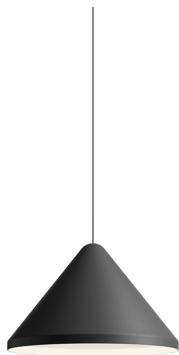

5662

Design By Arik Levy

Hanging lamp. Design by Arik Levy. The opaque shade with LED light is suspended by the cable. Electronic control 1-10V, push-button.

Model Sheet

Optional: Extra cable length
Min. quantity, upcharge and extra lead time apply [EN]

Finish	<ul style="list-style-type: none"> 11 Black NCS S 8500N 10 White NCS S 0300-N 24 Beige M1 NCS S 2005-Y50R 42 Blue M1 NCS S 5010-B10G
---------------	--

LED temperature color 2700 K

Dimming 1-10V PUSH
Optional DALI or Casambi
Min. quantity, upcharge and extra lead time apply [EN]

Installation type Surface Canopy

Materials Ceiling rose: Steel

Light source 1 x LED 9W 350mA
D

LED CRI>90 1041 lm 116
2700 K

Driver CC - Constant Current 350
110-240 V 50/60 HZ

Remarks Can be connected with or without plug.